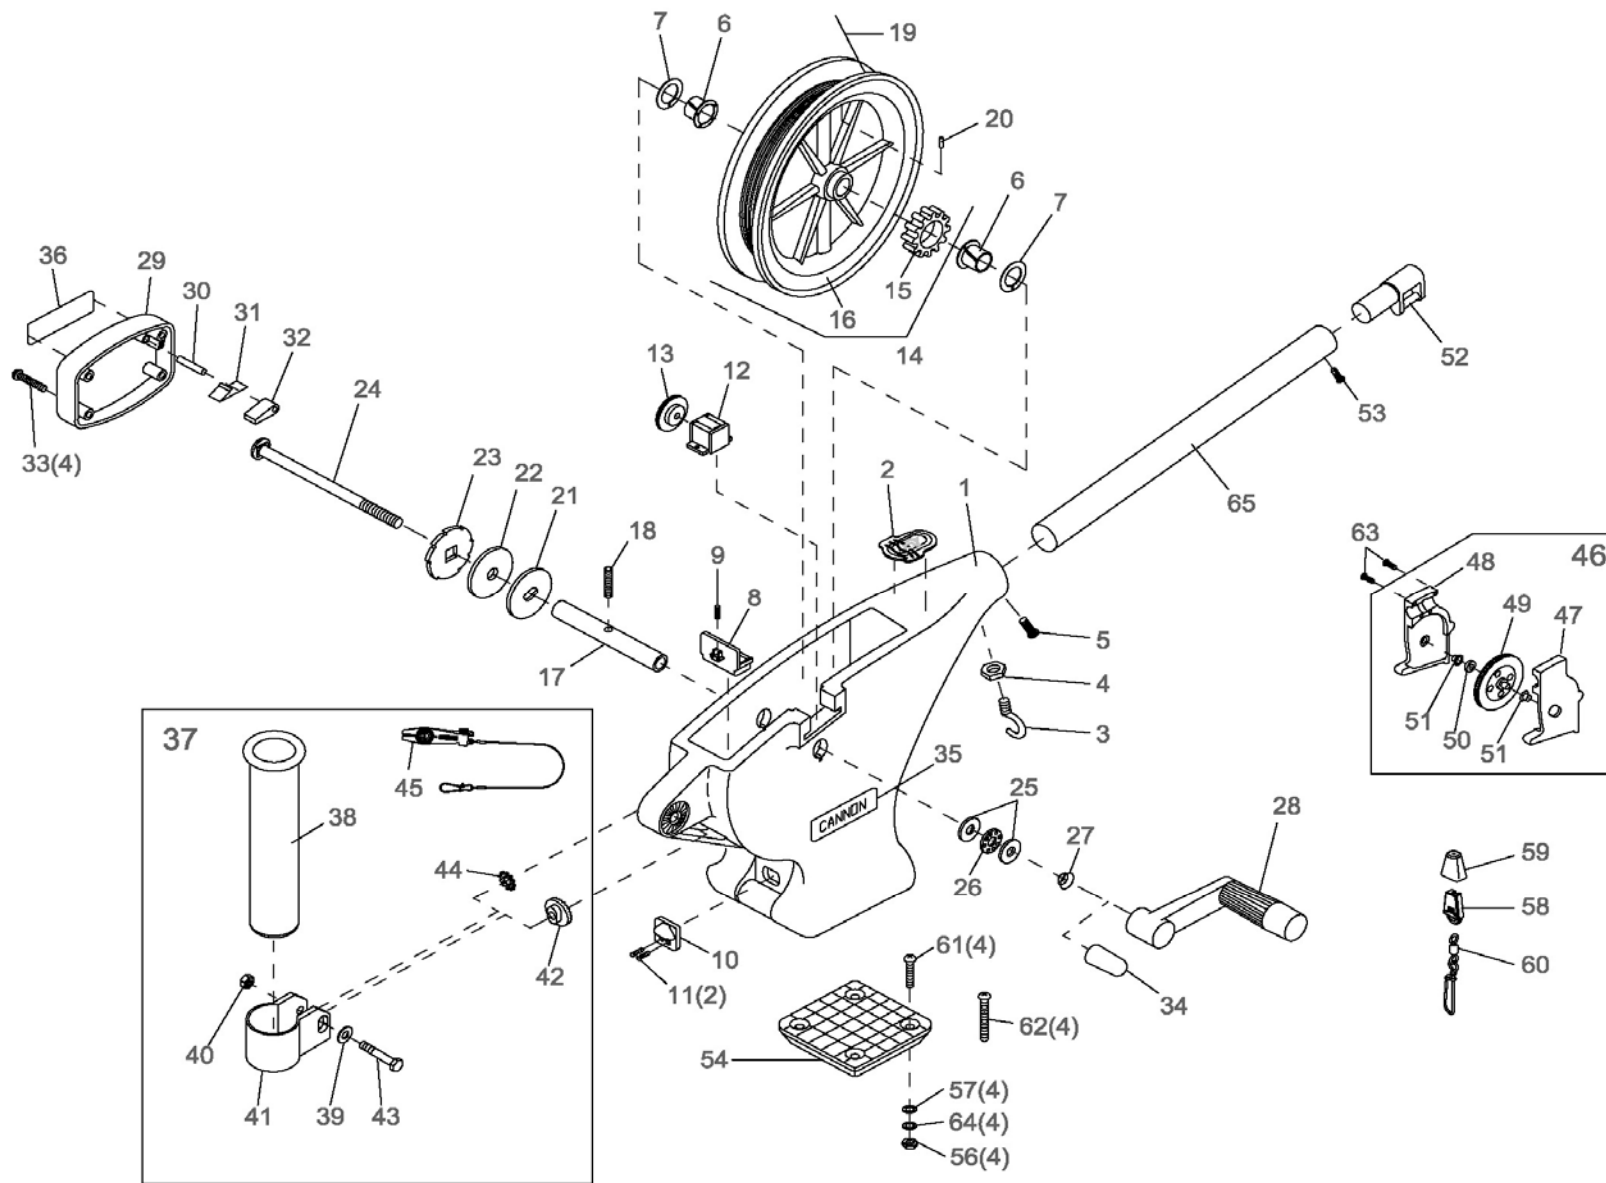

UNI-TROLL 5™

for use with "AH" serial numbers

In the U.S.A., replacement parts may be ordered directly from CANNON Parts Dept., 121 Power Drive, Mankato, Minnesota 56001. In Canada, parts may be ordered from any of the Canadian Authorized Service Centers shown on the enclosed list. Be sure to provide the MODEL and SERIAL numbers of your downrigger when ordering parts. Please use the correct part numbers from the parts list. Payment for any parts ordered from the CANNON parts department, may be by cash, personal check, Discover Card, MasterCard or VISA. To order, call 1-800-227-6433 or FAX 1-800-527-4464.

1	3330002	FRAME - UNI-TROLL	23	0467694	BRAKE PLATE - RATCHET	45	2277002	>UNIVERSAL LINE RELEASE
2	3327004	DECAL - NOSE, UNI-TROLL	24	1000904	SHAFT - RATCHET - UNI-TROLL	46	3992300	SWIVEL HEAD ASSEMBLY
3	9040040	HOOK - 1/4" - 20 ROLLED	25	9010310	WASHER - THRUST [2.EA]	47	0267001	▶SIDE PLATE (RH)
4	2263102	NUT - HEX 1/4"-20	26	9010280	BEARING - THRUST	48	0267002	▶SIDE PLATE (LH)
5	9280750	SCREW - 1/4" - 20 (RH) x 3/4" PPH	27	9400040	SPRING - HAND CRANK	49	0269726	▶PULLY - SWIVEL HEAD
6	9010001	BEARING - REEL SHAFT NYLINER [2.EA]	28	0902000	CRANK HANDLE - UNI-TROLL	50	3397300	▶WASHER - .735 OD X .36 ID
7	9430003	WASHER - 5/8" ID (NYLON) [2.EA]	29	3321001	COVER - CLUTCH, ROUND (LEXAN)	51	9010070	▶HDW BEARING BRASS[2.EA]
8	3356050	BASE LATCH	30	9250003	PIN - DOWEL 3/16" x 7/8" - RATCHET	52	2216403	BOOM END
9	9400050	SPRING - BASE LATCH	31	9400070	SPRING - DOG RATCHET	53	2372100	SCREW - #8 x 5/8" PPHMS
10	3356052	BASE LATCH TAB	32	9100160	DOG - RATCHET	54	3307002	LOW PROFILE MOUNTING BASE (LEXAN)
11	9370010	SCREW - #4 x 1/2" PPH [2.EA]	33	9370001	SCREW - #10 x 1-1/4" PPHSMS [4.EA]	55	2994894	*BAG ASSEMBLY, MOUNTING (KIT #4)
12	0220477	DEPTH COUNTER - 3 DIGIT	34	9100721	RED THREAD CAP	56	2263102	NUT - HEX 1/4"-20 [4.EA]
13	3333003	GEAR - COUNTER, UNI-TROLL	35	3395631	DECAL - CANNON SMALL	57	2371712	WASHER - 9/32" FLAT [4.EA]
14	3397913	REEL ASSEMBLY - UNI-TROLL HIGH SPEED	36	3395630	DECAL - CANNON LARGE	58	9100100	TERMINATOR
15	3333004	>GEAR - REEL, UNI-TROLL	37	2477001	BAG ASSY - SINGLE ROD HOLDER	59	9100101	TERMINATOR CUSHION
16	3397904	▶REEL - ROUGH 5.75"	38	0290796	>TUBE - ROD HOLDER	60	9100620	TERMINATOR SNAP & SWIVEL
17	1080001	SHAFT - REEL, UNI-TROLL	39	2151726	>WASHER - 5/16" FLAT	61	9280713	BOLT - TRUSS 1/4" - 20 x 1-1/2" [4.EA]
18	3393412	SCREW - SET 5/16"-18 x 1" (REEL)	40	2383106	>NUT - 5/16"-18 SS	62	9280725	BOLT - TRUSS 1/4" - 20 x 2-1/2" [4.EA]
19	3775396	SPOOL CABLE SS [200.FT]	41	3319005	>CLAMP - ROD HOLDER w/ SLOT	63	9370010	SCREW - #4 x 1/2" PPH [3.EA]
20	9100070	CABLE LEADER SLEEVE	42	3325002	>DISK - ROD HOLDER	64	9950357	WASHER - LOCK 1/4" SPLIT [4.EA]
21	0467695	BRAKE PLATE - REEL	43	9040310	>BOLT - HEX 5/16"-18 x 2"	65	2290829	24" BOOM - HEAVY DUTY
22	1264670	CLUTCH PAD	44	9430160	>WASHER - STAR 5/16"			

> PART OF ASSEMBLY

▶ ITEM CANNOT BE SOLD SEPARATELY

* PARTS USED BUT NOT SHOWN