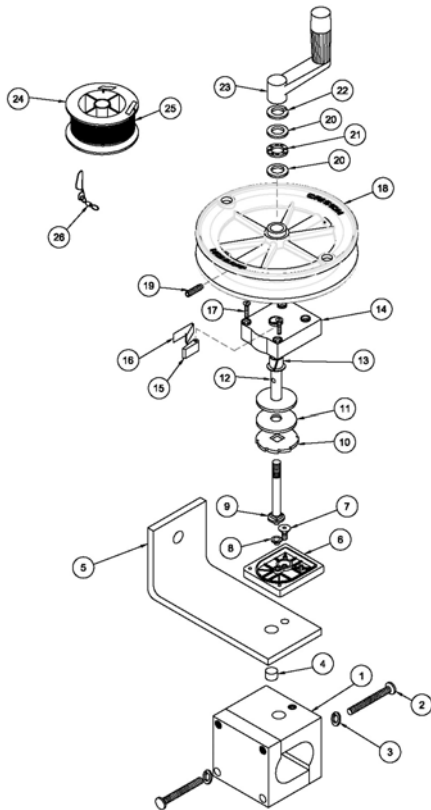

Kite Teaser Reel

BILL OF MATERIALS			
ITEM	PART NO.	DESCRIPTION	QTY
1	1819472	ASY HDW CLAMP BLOCK (FIN)	2
2	9040250	HDW BOLT 1/4-20 X 2 HEX HEAD	4
3	9950357	LOCKWASHER-SPLIT 1/4 (S/S)	4
4	9250240	HDW PIN DOWEL 3/8 X 3/8	1
5	1860004	ASY MOUNT KITE REEL (FIN)	1
6	1821482	HSG CLUTCH PRR	1
7	9280581	HDW SCR 3/8 16X1 FLT HD SOCKET	1
8	9010070	HDW BEARING BRASS	1
9	1800757	ASY SHAFT DRIVE PRR	1
10	0467694	HDW RATCHET BRAKE FACE	1
11	1264670	ASY CLUTCH PAD SM HOLE	1
12	1800756	ASY REEL SHAFT PRR	1
13	9010010	HDW BEARING SHORT NYLINER 5/8"	1
14	1821497	HSG COVER CLUTCH HSG PRR	1
15	9100160	DOG RATCHET	1
16	9400070	HDW SPRING DOG	1
17	9370220	HDW SCR #10-1 1/4 FH TYPE A SS	4
18	3397915	REEL, HS, TEASER	1
19	3393412	SCREW SET 5/16-18X1 SS HDP	1
20	9010310	HDW WASHER, THRUST	2
21	9010280	HDW BEARING, THRUST	1
22	9430130	HDW WAS 3/8 IN SPLIT LOCK SS	1
23	0902000	ASY HDW HANDLE CRANK UT/PRR	1
24	1815395	ASY LINE DACRON 150' SPOOL	1
25	0608018	HDW RUBBER BAND 3 1/2" #19	1
26	9100620	HDW SNAP SWIVEL 4/0-37 MARLIN	1