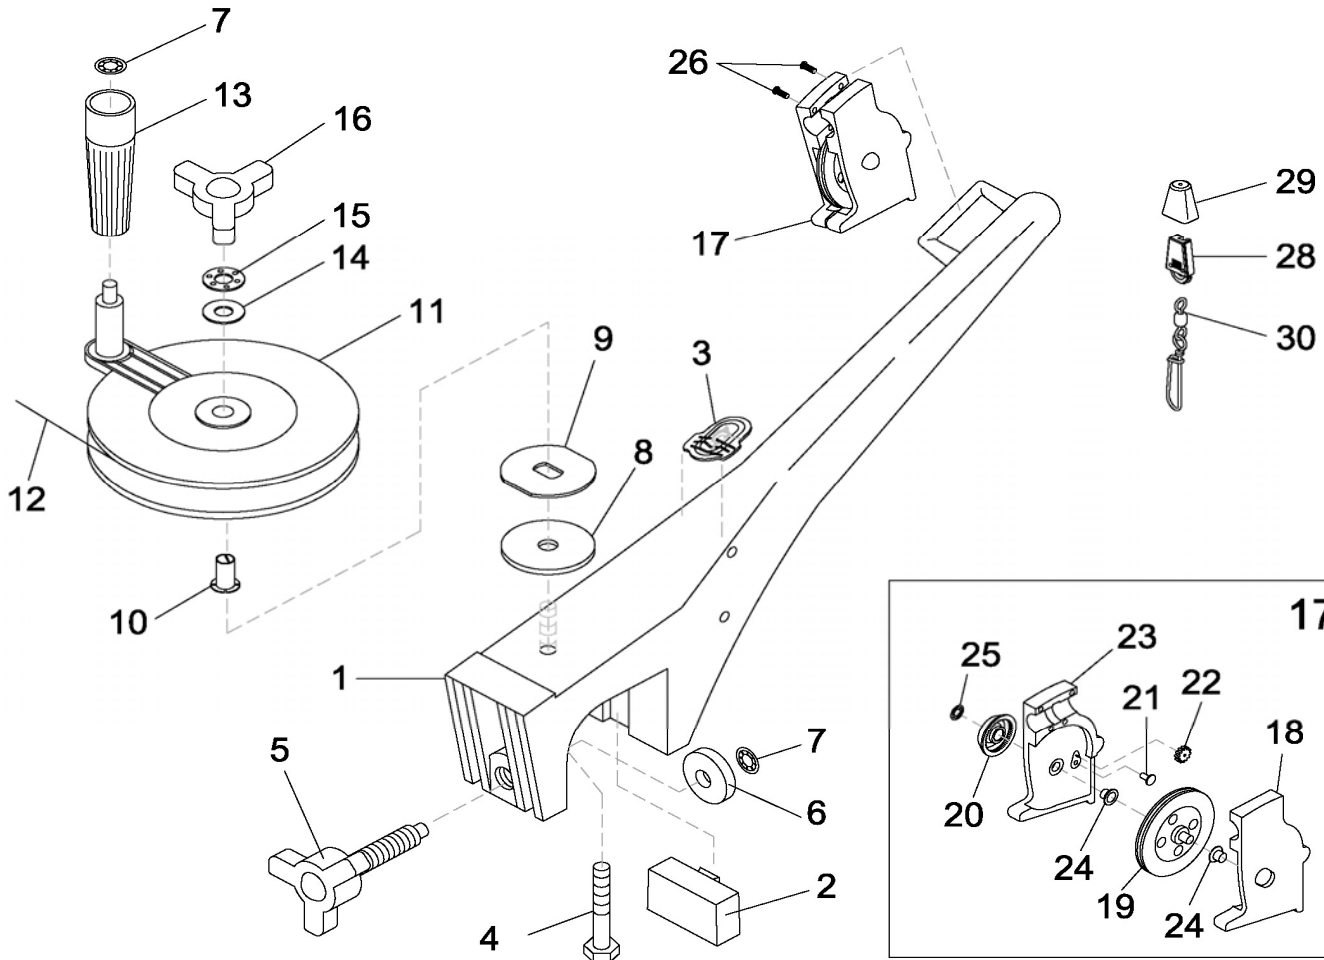

MINI-TROLL™

for use with "AI" serial numbers

In the U.S.A., replacement parts may be ordered directly from CANNON Parts Dept., 121 Power Drive, Mankato, Minnesota 56001. In Canada, parts may be ordered from any of the Canadian Authorized Service Centers shown on the enclosed list. Be sure to provide the MODEL and SERIAL numbers of your downrigger when ordering parts. Please use the correct part numbers from the parts list. Payment for any parts ordered from the CANNON parts department, may be by cash, personal check, Discover Card, MasterCard or VISA. To order, call 1-800-227-6433 or FAX 1-800-527-4464.

1	0330001	MINI TROLL FRAME	16	0349002	SPOOL ADJUST KNOB
2	3391500	SPACER BLOCK	17	0444001	SWIVEL HEAD ASSEMBLY W/ COUNTER
3	0327001	DECAL - NOSE, MINI-TROLL	18	0267001	▶SIDE PLATE (RH)
4	9040380	HEX HEAD BOLT 3/8"-24 x 2" LONG	19	0269726	▶PULLY - SWIVEL HEAD
5	2998902	KNOB AND CLAMP SCREW ASSEMBLY	20	0325002	▶COUNTER - SWIVEL HEAD
6	9100010	CLAMP PAD	21	0333001	▶GEAR - INTERMEDIATE, SWIVEL HEAD
7	9100690	RETAINING RING - PUSH ON [2.EA]	22	0333002	▶GEAR - REDUCTION, SWIVEL HEAD
8	1264670	CLUTCH PAD	23	0367004	▶SIDE PLATE (LH), W/ COUNTER
9	0367002	CLUTCH PLATE	24	9010070	▶HDW BEARING BRASS[2.EA]
10	9010512	SPOOL BEARING - NYLINER	25	9100690	▶CLAMP - RING, PUSH ON
11	0387001	REEL - MINI TROLL	26	9370010	PHILLIPS PAN HEAD SCREW #4 x 1/2"
12	3775392	SPOOL CABLE SS [150.FT]	27	2994890	*BAG ASSEMBLY - MOUNTING, MINITROLL
13	0240591	CRANK HANDLE	28	9100100	TERMINATOR
14	9010310	WASHER - THRUST	29	9100101	TERMINATOR CUSHION
15	9010280	BEARING - THRUST	30	9100620	TERMINATOR SNAP & SWIVEL

> PART OF ASSEMBLY

▶ ITEM CANNOT BE SOLD SEPARATELY

* PARTS USED BUT NOT SHOWN