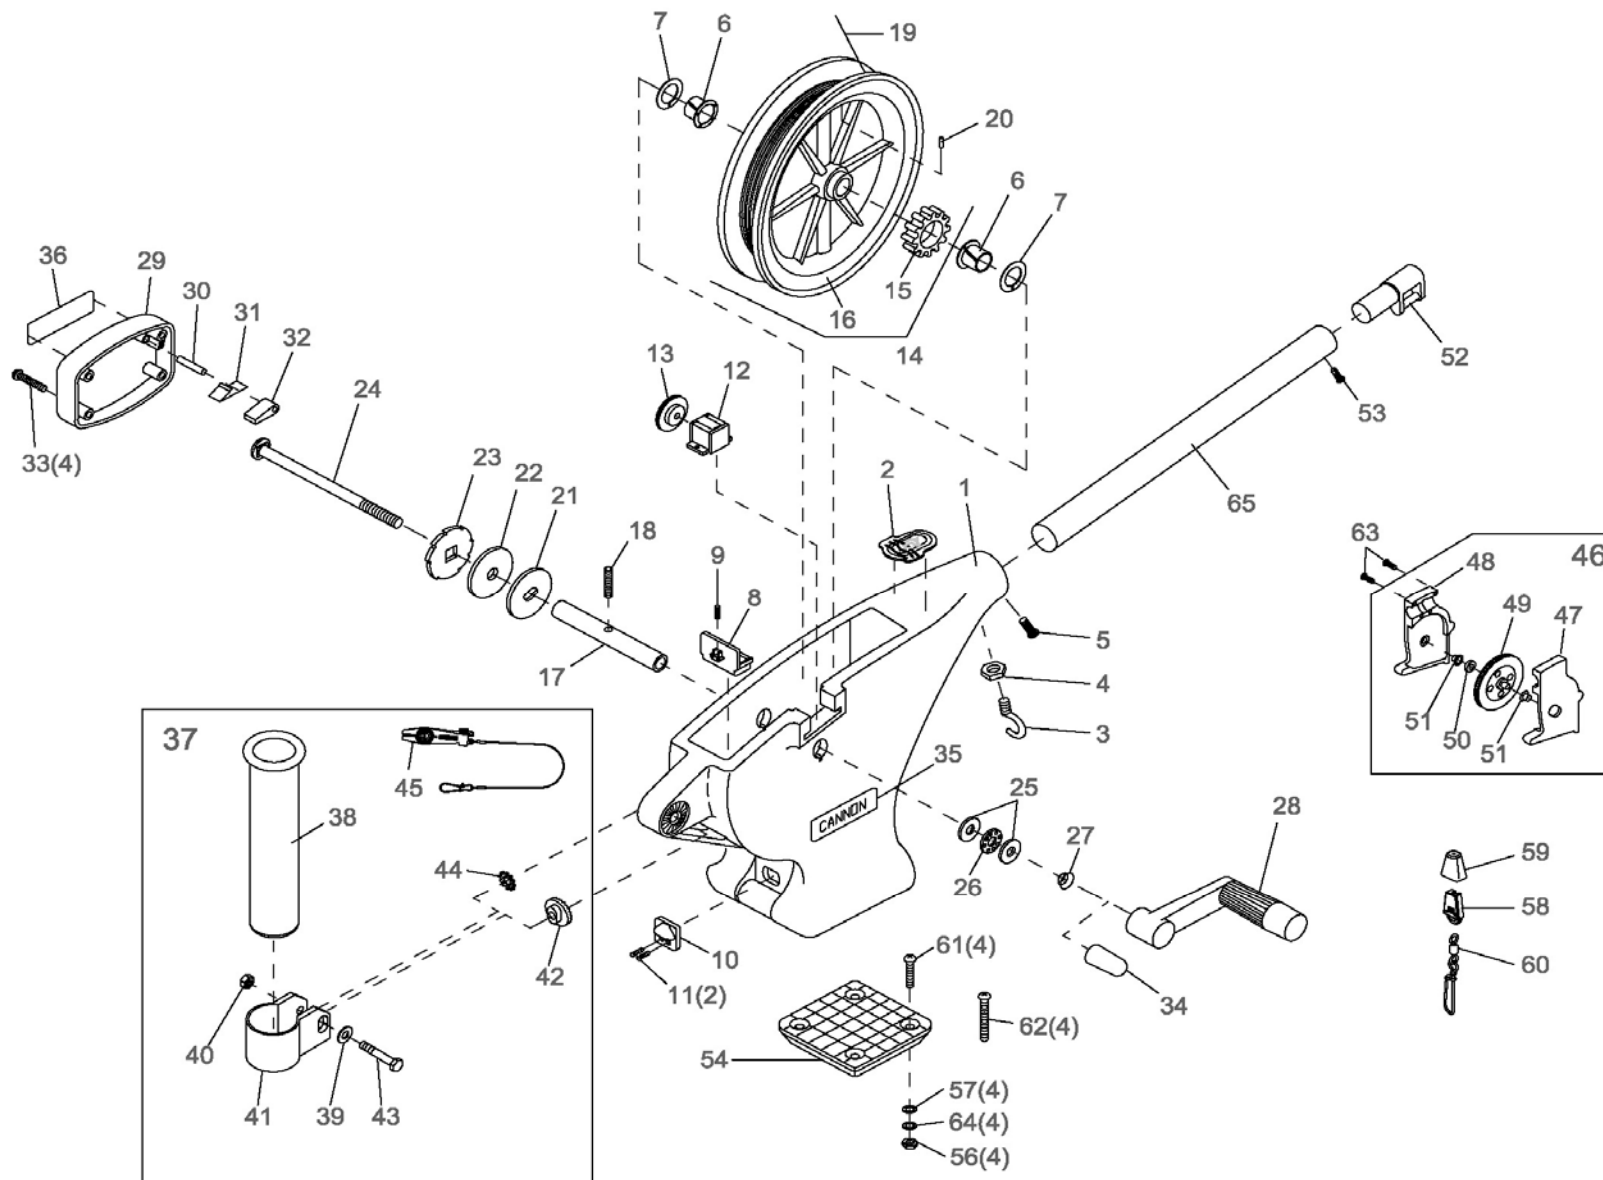

UNI-TROLL 5™

for use with "AI" serial numbers

In the U.S.A., replacement parts may be ordered directly from CANNON Parts Dept., 121 Power Drive, Mankato, Minnesota 56001. In Canada, parts may be ordered from any of the Canadian Authorized Service Centers shown on the enclosed list. Be sure to provide the MODEL and SERIAL numbers of your downrigger when ordering parts. Please use the correct part numbers from the parts list. Payment for any parts ordered from the CANNON parts department, may be by cash, personal check, Discover Card, MasterCard or VISA. To order, call 1-800-227-6433 or FAX 1-800-527-4464.

1	3330002	FRAME - UNI-TROLL	23	0467694	BRAKE PLATE - RATCHET	45	2277002	>UNIVERSAL LINE RELEASE
2	3327004	DECAL - NOSE, UNI-TROLL	24	1000904	SHAFT - RATCHET - UNI-TROLL	46	3992300	SWIVEL HEAD ASSEMBLY
3	9040040	HOOK - 1/4" - 20 ROLLED	25	9010310	WASHER - THRUST [2.EA]	47	0267001	▶SIDE PLATE (RH)
4	2263102	NUT - HEX 1/4"-20	26	9010280	BEARING - THRUST	48	0267002	▶SIDE PLATE (LH)
5	9280750	SCREW - 1/4" - 20 (RH) x 3/4" PPH	27	9400040	SPRING - HAND CRANK	49	0269726	▶PULLY - SWIVEL HEAD
6	9010001	BEARING - REEL SHAFT NYLINER [2.EA]	28	0902000	CRANK HANDLE - UNI-TROLL	50	3397300	▶WASHER - .735 OD X .36 ID
7	9430003	WASHER - 5/8" ID (NYLON) [2.EA]	29	3321001	COVER - CLUTCH, ROUND (LEXAN)	51	9010070	▶HDW BEARING BRASS[2.EA]
8	3356050	BASE LATCH	30	9250003	PIN - DOWEL 3/16" x 7/8" - RATCHET	52	2216403	BOOM END
9	9400050	SPRING - BASE LATCH	31	9400070	SPRING - DOG RATCHET	53	2372100	SCREW - #8 x 5/8" PPHMS
10	3356052	BASE LATCH TAB	32	9100160	DOG - RATCHET	54	3307002	LOW PROFILE MOUNTING BASE (LEXAN)
11	9370010	SCREW - #4 x 1/2" PPH [2.EA]	33	9370001	SCREW - #10 x 1-1/4" PPHSMS [4.EA]	55	2994894	*BAG ASSEMBLY, MOUNTING (KIT #4)
12	0220477	DEPTH COUNTER - 3 DIGIT	34	9100721	RED THREAD CAP	56	2263102	NUT - HEX 1/4"-20 [4.EA]
13	3333003	GEAR - COUNTER, UNI-TROLL	35	3395631	DECAL - CANNON SMALL	57	2371712	WASHER - 9/32" FLAT [4.EA]
14	3397913	REEL ASSEMBLY - UNI-TROLL HIGH SPEED	36	3395630	DECAL - CANNON LARGE	58	9100100	TERMINATOR
15	3333004	>GEAR - REEL, UNI-TROLL	37	2477001	BAG ASSY - SINGLE ROD HOLDER	59	9100101	TERMINATOR CUSHION
16	3397904	▶REEL - ROUGH 5.75"	38	0290796	>TUBE - ROD HOLDER	60	9100620	TERMINATOR SNAP & SWIVEL
17	1080001	SHAFT - REEL, UNI-TROLL	39	2151726	>WASHER - 5/16" FLAT	61	9280713	BOLT - TRUSS 1/4" - 20 x 1-1/2" [4.EA]
18	3393412	SCREW - SET 5/16"-18 x 1" (REEL)	40	2383106	>NUT - 5/16"-18 SS	62	9280725	BOLT - TRUSS 1/4" - 20 x 2-1/2" [4.EA]
19	3775396	SPOOL CABLE SS [200.FT]	41	3319005	>CLAMP - ROD HOLDER w/ SLOT	63	9370010	SCREW - #4 x 1/2" PPH [3.EA]
20	9100070	CABLE LEADER SLEEVE	42	3325002	>DISK - ROD HOLDER	64	9950357	WASHER - LOCK 1/4" SPLIT [4.EA]
21	0467695	BRAKE PLATE - REEL	43	9040310	>BOLT - HEX 5/16"-18 x 2"	65	2290829	24" BOOM - HEAVY DUTY
22	1264670	CLUTCH PAD	44	9430160	>WASHER - STAR 5/16"			

> PART OF ASSEMBLY

▶ ITEM CANNOT BE SOLD SEPARATELY

* PARTS USED BUT NOT SHOWN