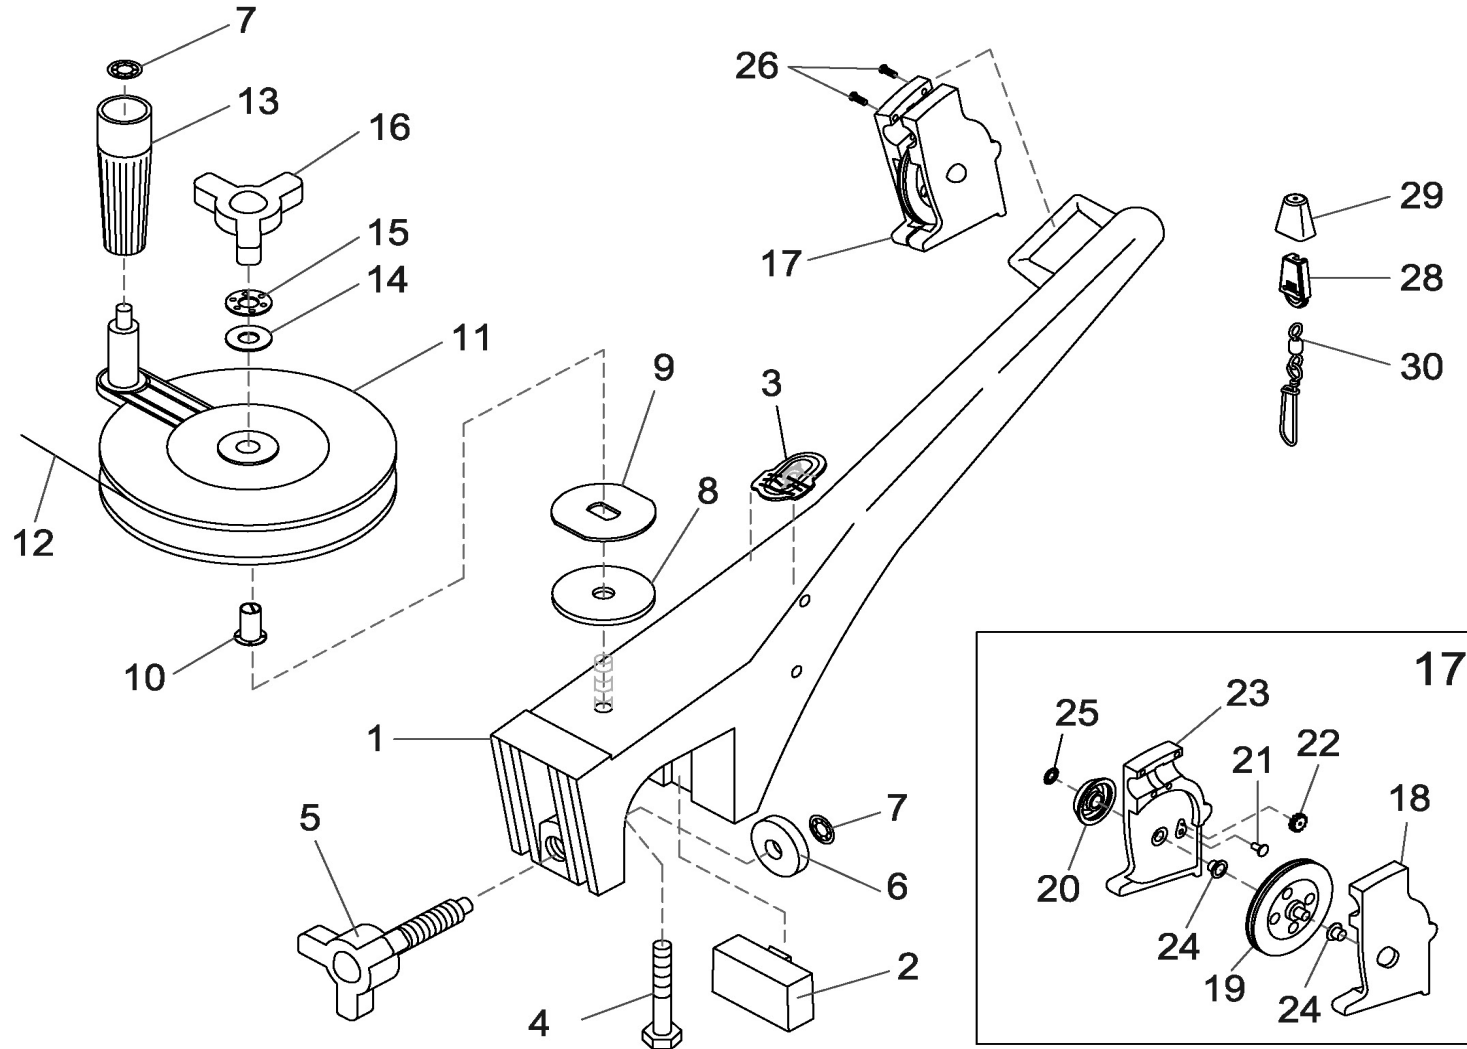

MINI-TROLL™
1901200

In the U.S.A., replacement parts may be ordered directly from CANNON Parts Dept., 121 Power Drive, Mankato, Minnesota 56001. In Canada, parts may be ordered from any of the Canadian Authorized Service Centers shown on the enclosed list. Be sure to provide the MODEL and SERIAL numbers of your downrigger when ordering parts. Please use the correct part numbers from the parts list. Payment for any parts ordered from the CANNON parts department, may be by cash, personal check, Discover Card, MasterCard or VISA. To order, call 1-800-227-6433 or FAX 1-800-527-4464.

1	0330001	MINI TROLL FRAME	16	0349002	SPOOL ADJUST KNOB
2	3391500	SPACER BLOCK	17	0444001	SWIVEL HEAD ASSEMBLY W/ COUNTER
3	0327001	DECAL - NOSE, MINI-TROLL	18	0267001	▶SIDE PLATE (RH)
4	9040380	HEX HEAD BOLT 3/8"-24 x 2" LONG	19	0269726	▶PULLY - SWIVEL HEAD
5	2998902	KNOB AND CLAMP SCREW ASSEMBLY	20	0325002	▶COUNTER - SWIVEL HEAD
6	9100010	CLAMP PAD	21	0333001	▶GEAR - INTERMEDIATE, SWIVEL HEAD
7	9100690	RETAINING RING - PUSH ON [2.EA]	22	0333002	▶GEAR - REDUCTION, SWIVEL HEAD
8	1264670	CLUTCH PAD	23	0367004	▶SIDE PLATE (LH), W/ COUNTER
9	0367002	CLUTCH PLATE	24	9010070	▶HDW BEARING BRASS[2.EA]
10	9010512	SPOOL BEARING - NYLINER	25	9100690	▶CLAMP - RING, PUSH ON
11	0387001	REEL - MINI TROLL	26	9370010	PHILLIPS PAN HEAD SCREW #4 x 1/2"
12	3775392	SPOOL CABLE SS [150.FT]	27	2994890	*BAG ASSEMBLY - MOUNTING, MINITROLL
13	0240591	CRANK HANDLE	28	9100100	>TERMINATOR
14	9010310	WASHER - THRUST	29	9100101	>TERMINATOR CUSHION
15	9010280	BEARING - THRUST	30	9100620	>TERMINATOR SNAP & SWIVEL

> PART OF ASSEMBLY

▶ ITEM CANNOT BE SOLD SEPARATELY

* PARTS USED BUT NOT SHOWN