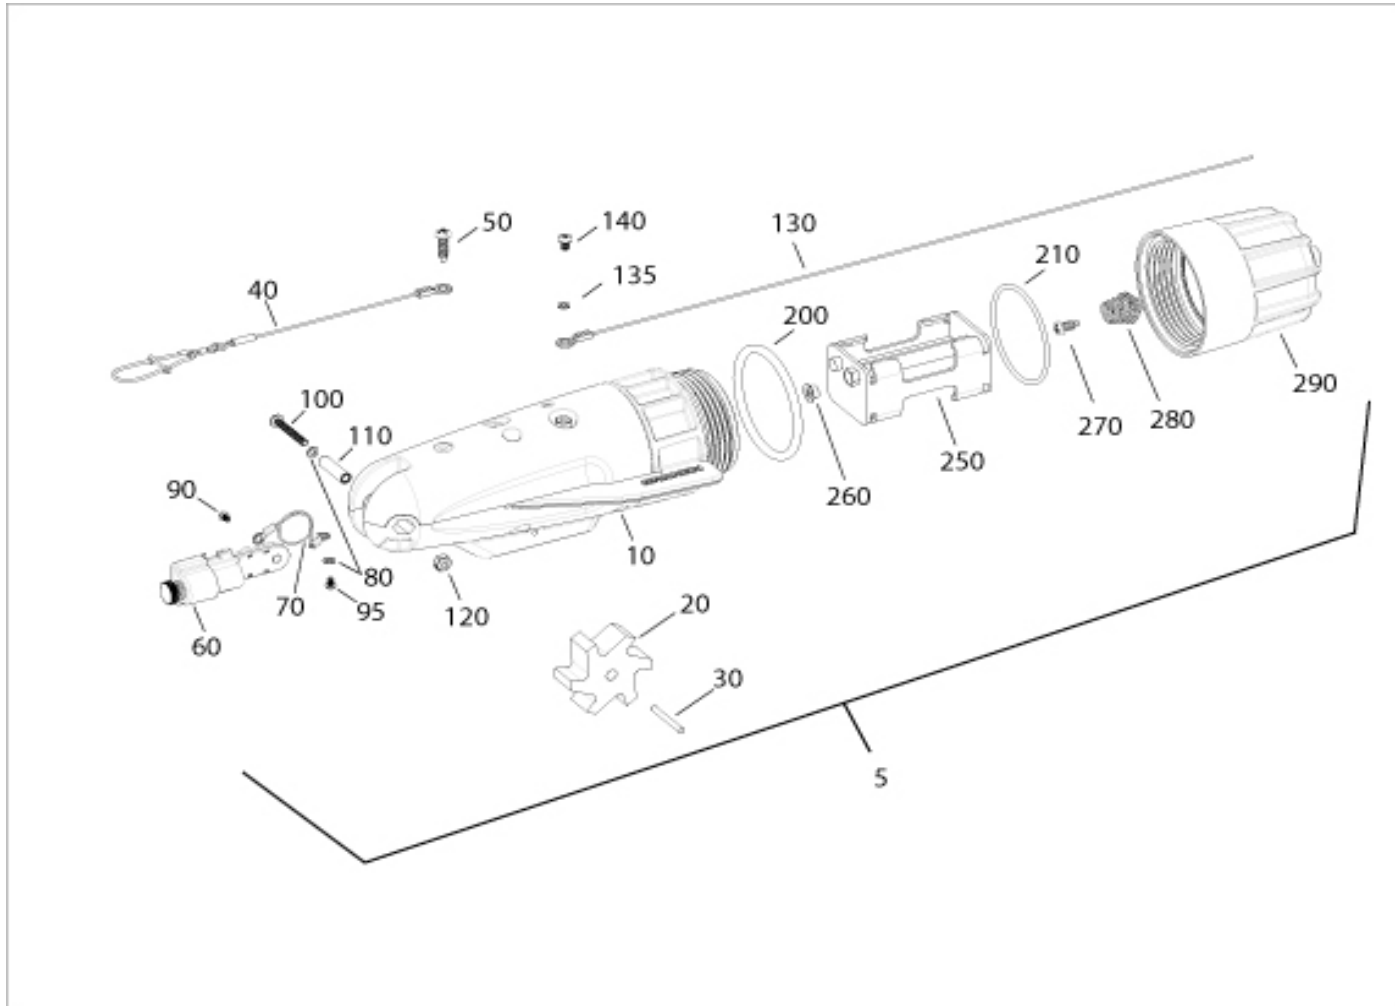

INTELLITROLL™

1903100

In the U.S.A., replacement parts may be ordered directly from CANNON Parts Dept., 121 Power Drive, Mankato, Minnesota 56001. In Canada, parts may be ordered from any of the Canadian Authorized Service Centers shown on the enclosed list. Be sure to provide the MODEL and SERIAL numbers of your downrigger when ordering parts. Please use the correct part numbers from the parts list. Payment for any parts ordered from the CANNON parts department, may be by cash, personal check, Discover Card, MasterCard or VISA. To order, call 1-800-227-6433 or FAX 1-800-527-4464.

<u>item</u>	<u>p/n</u>	<u>description</u>	<u>Qty Req'd</u>
5	3886500	SENSOR ASSEMBLY-COMplete	
10	3990220 (includes 20-30)	ASSEMBLY, SNT SENSOR	1
20	802003	HDW PAD WHEEL	1
30	802014	HDW SHAFT .875"x`	1
■ 3884804 (includes 40-50)			
40	2344004	ASY FISH RF SAFETY HARNESS	1
50	2373401	SCREW-#6 X .375 SS HI-LO	1
■ 3884805 (not shown)			
		LANYARD STOP KIT	1
■ 3880223 (includes 60-120)			
60	3990223	ASSEMBLY-FRONT END	
70	3390310	FRONT END SUB-ASSEMBLY	1
80	3391736	JUMPER WIRE	1
90	3393428	WASHER, #4 FLAT	2
95	3393425	SCREW-#6-32 X 1/4	1
100	3393463	#4 SS MACHINE SCREW 3/16	1
110	3397310	SCRW-#4-40X.875 PPH MCH S	1
120	3393122	BUSHING-PIVOT, NOSE	1
		NUT 4-40 NYLOCK	1
■ 3880311 (includes 130-140)			
130	3390311	GROUND WIRE ASSEMBLY	
135	3391736	GROUND WIRE	1
140	3393425	WASHER, #4 FLAT	1
		SCREW-#4-40 X .188	1
■ 3884600 (includes 200-210)			
200	3394600	O-RING KIT	
210	3394601	O-RING - 218	1
		O-RING - 222	1
■ 3886520 (includes 250-260)			
250	3396520	BATTERY PACK	
260	3390700	BATTERY HOLDER	1
		BATTERY STUD, 9V	1
■ 3880222 (includes 270-290)			
270	2373401	BATTERY COVER ASSY	
280	3392026	SCREW-#6 X .375 SS HI-LO	1
290	3390222	BATTERY SPRING,C&D CELL	1
		COVER, BATTERY	1