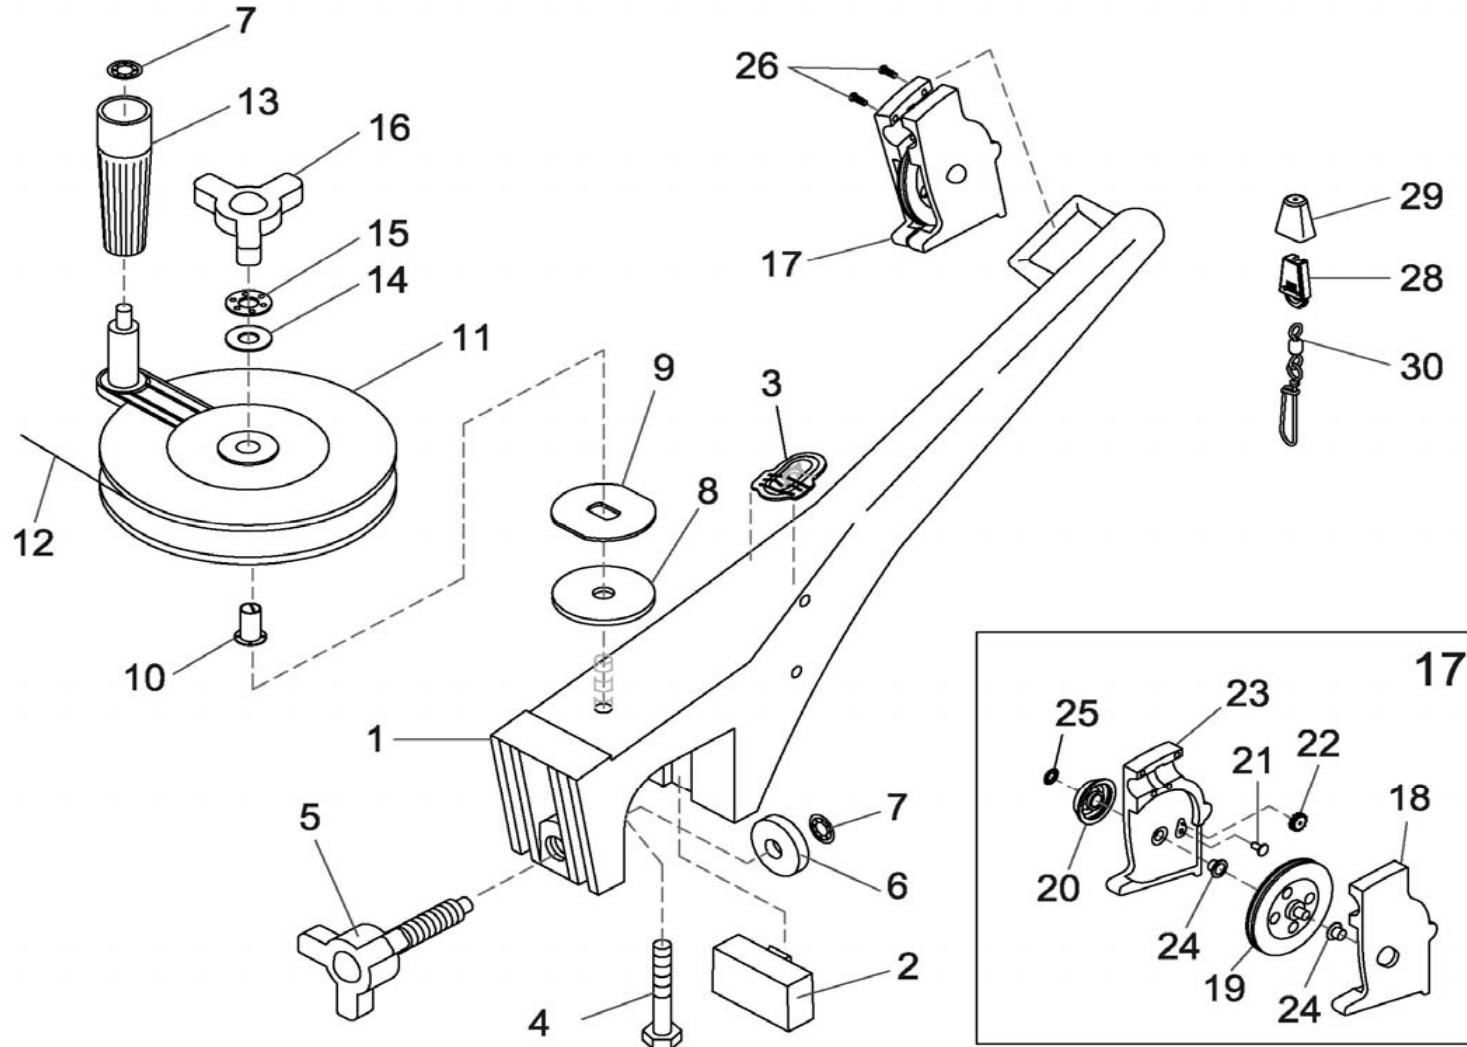

MINI-TROLL™  
1901200

In the U.S.A., replacement parts may be ordered directly from CANNON Parts Dept., 121 Power Drive, Mankato, Minnesota 56001. In Canada, parts may be ordered from any of the Canadian Authorized Service Centers shown on the enclosed list. Be sure to provide the MODEL and SERIAL numbers of your downrigger when ordering parts. Please use the correct part numbers from the parts list. Payment for any parts ordered from the CANNON parts department, may be by cash, personal check, Discover Card, MasterCard or VISA. To order, call 1-800-227-6433 or FAX 1-800-527-4464.

1	0330001	MINI TROLL FRAME	16	0349002	SPOOL ADJUST KNOB
2	3391500	SPACER BLOCK	17	0444001	SWIVEL HEAD ASSEMBLY W/ COUNTER
3	0327001	DECAL - NOSE, MINI-TROLL	18	0267001	▶SIDE PLATE (RH)
4	9040380	HEX HEAD BOLT 3/8"-24 x 2" LONG	19	0269726	▶PULLY - SWIVEL HEAD
5	2998902	KNOB AND CLAMP SCREW ASSEMBLY	20	0325002	▶COUNTER - SWIVEL HEAD
6	9100010	CLAMP PAD	21	0333001	▶GEAR - INTERMEDIATE, SWIVEL HEAD
7	9100690	RETAINING RING - PUSH ON [2.EA]	22	0333002	▶GEAR - REDUCTION, SWIVEL HEAD
8	1264670	CLUTCH PAD	23	0367004	▶SIDE PLATE (LH), W/ COUNTER
9	0367002	CLUTCH PLATE	24	9010070	▶HDW BEARING BRASS[2.EA]
10	9010512	SPOOL BEARING - NYLINER	25	9100690	▶CLAMP - RING, PUSH ON
11	0387001	REEL - MINI TROLL	26	9370010	PHILLIPS PAN HEAD SCREW #4 x 1/2"
12	3775392	SPOOL CABLE SS [150.FT]	27	2994890	*BAG ASSEMBLY - MOUNTING, MINITROLL
13	0240591	CRANK HANDLE	28	9100100	>TERMINATOR
14	9010310	WASHER - THRUST	29	9100101	>TERMINATOR CUSHION
15	9010280	BEARING - THRUST	30	9100620	>TERMINATOR SNAP & SWIVEL

> PART OF ASSEMBLY

▶ ITEM CANNOT BE SOLD SEPARATELY

\* PARTS USED BUT NOT SHOWN