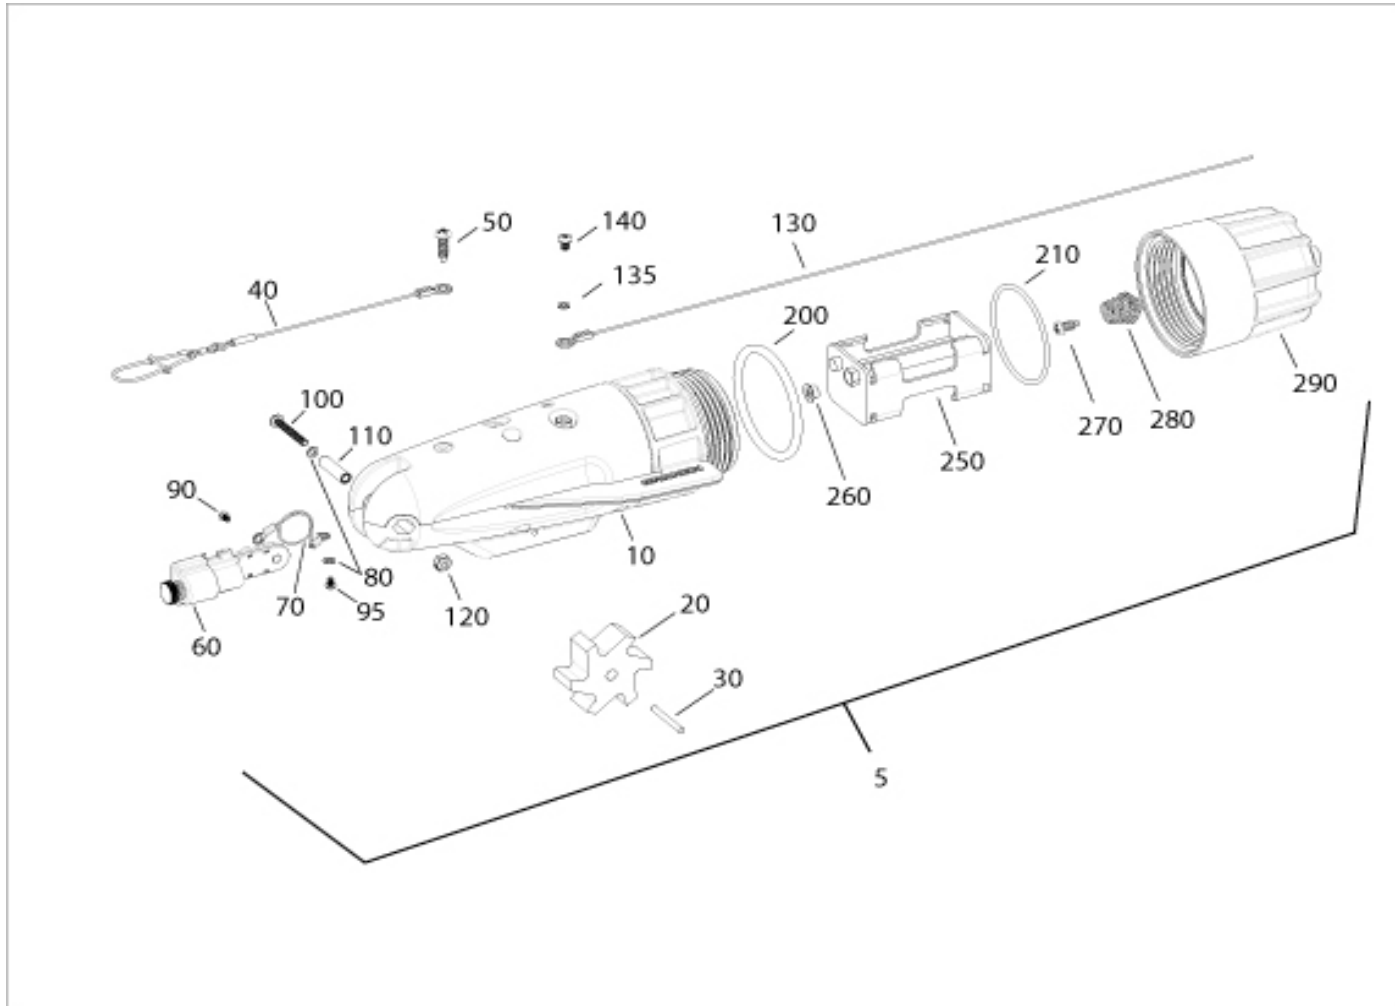

# INTELLITROLL™

1903100

In the U.S.A., replacement parts may be ordered directly from CANNON Parts Dept., 121 Power Drive, Mankato, Minnesota 56001. In Canada, parts may be ordered from any of the Canadian Authorized Service Centers shown on the enclosed list. Be sure to provide the MODEL and SERIAL numbers of your downrigger when ordering parts. Please use the correct part numbers from the parts list. Payment for any parts ordered from the CANNON parts department, may be by cash, personal check, Discover Card, MasterCard or VISA. To order, call 1-800-227-6433 or FAX 1-800-527-4464.

<u>item</u>	<u>p/n</u>	<u>description</u>	<u>Qty Req'd</u>
5	3886500	SENSOR ASSEMBLY-COMLETE	
10	3990220 (includes 20-30)	ASSEMBLY, SNT SENSOR	1
20	802003	HDW PAD WHEEL	1
30	802014	HDW SHAFT .875"x`	1
■ 3884804 (includes 40-50)		SAFETY LANYARD ASSY	
40	2344004	ASY FISH RF SAFETY HARNESS	1
50	2373401	SCREW-#6 X .375 SS HI-LO	1
■ 3884805 (not shown)		LANYARD STOP KIT	1
■ 3880223 (includes 60-120)		ASSEMBLY-FRONT END	
60	3990223	FRONT END SUB-ASSEMBLY	1
70	3390310	JUMPER WIRE	1
80	3391736	WASHER, #4 FLAT	2
90	3393428	SCREW-#6-32 X 1/4	1
95	3393425	#4 SS MACHINE SCREW 3/16	1
100	3393463	SCRW-#4-40X.875 PPH MCH S	1
110	3397310	BUSHING-PIVOT, NOSE	1
120	3393122	NUT 4-40 NYLOCK	1
■ 3880311 (includes 130-140)		GROUND WIRE ASSEMBLY	
130	3390311	GROUND WIRE	1
135	3391736	WASHER, #4 FLAT	1
140	3393425	SCREW-#4-40 X .188	1
■ 3884600 (includes 200-210)		O-RING KIT	
200	3394600	O-RING - 218	1
210	3394601	O-RING - 222	1
■ 3886520 (includes 250-260)		BATTERY PACK	
250	3396520	BATTERY HOLDER	1
260	3390700	BATTERY STUD, 9V	1
■ 3880222 (includes 270-290)		BATTERY COVER ASSY	
270	2373401	SCREW-#6 X .375 SS HI-LO	1
280	3392026	BATTERY SPRING,C&D CELL	1
290	3390222	COVER, BATTERY	1
■ 3392711 (not shown)		ANTENNA, SPRING	1
■ 3394030 (not shown)		MONITOR ASSEMBLY	1