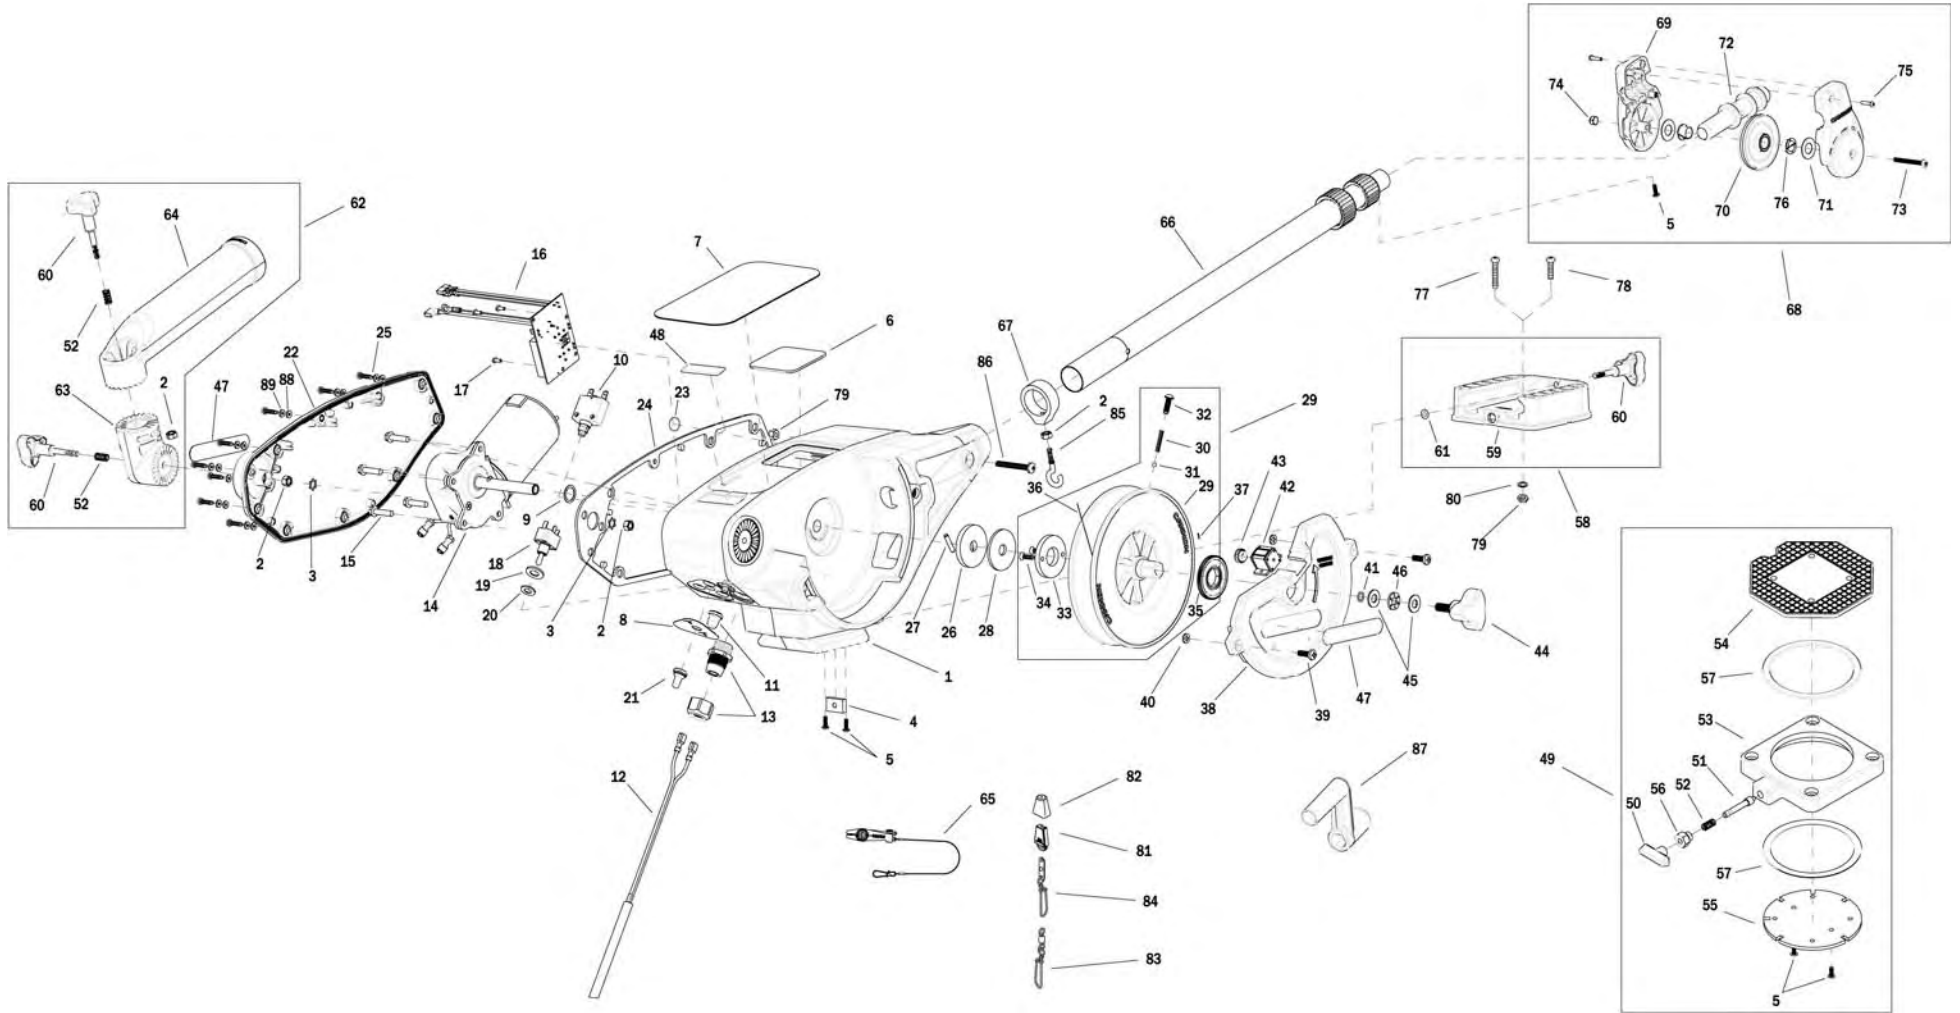

1902306 Magnum 10 STX /E

1902306 Magnum 10 STX /E

In the U.S.A., replacement parts may be ordered directly from CANNON Parts Dept., 121 Power Drive, Mankato, Minnesota 56001. Be sure to provide the MODEL and SERIAL numbers of your downrigger when ordering parts. Please use the correct part numbers from the parts list. Payment for any parts ordered from the CANNON parts department, may be by cash, personal check, Discover Card, MasterCard or VISA. To order, call 1-800-227-6433 or FAX 1-800-527-4464.