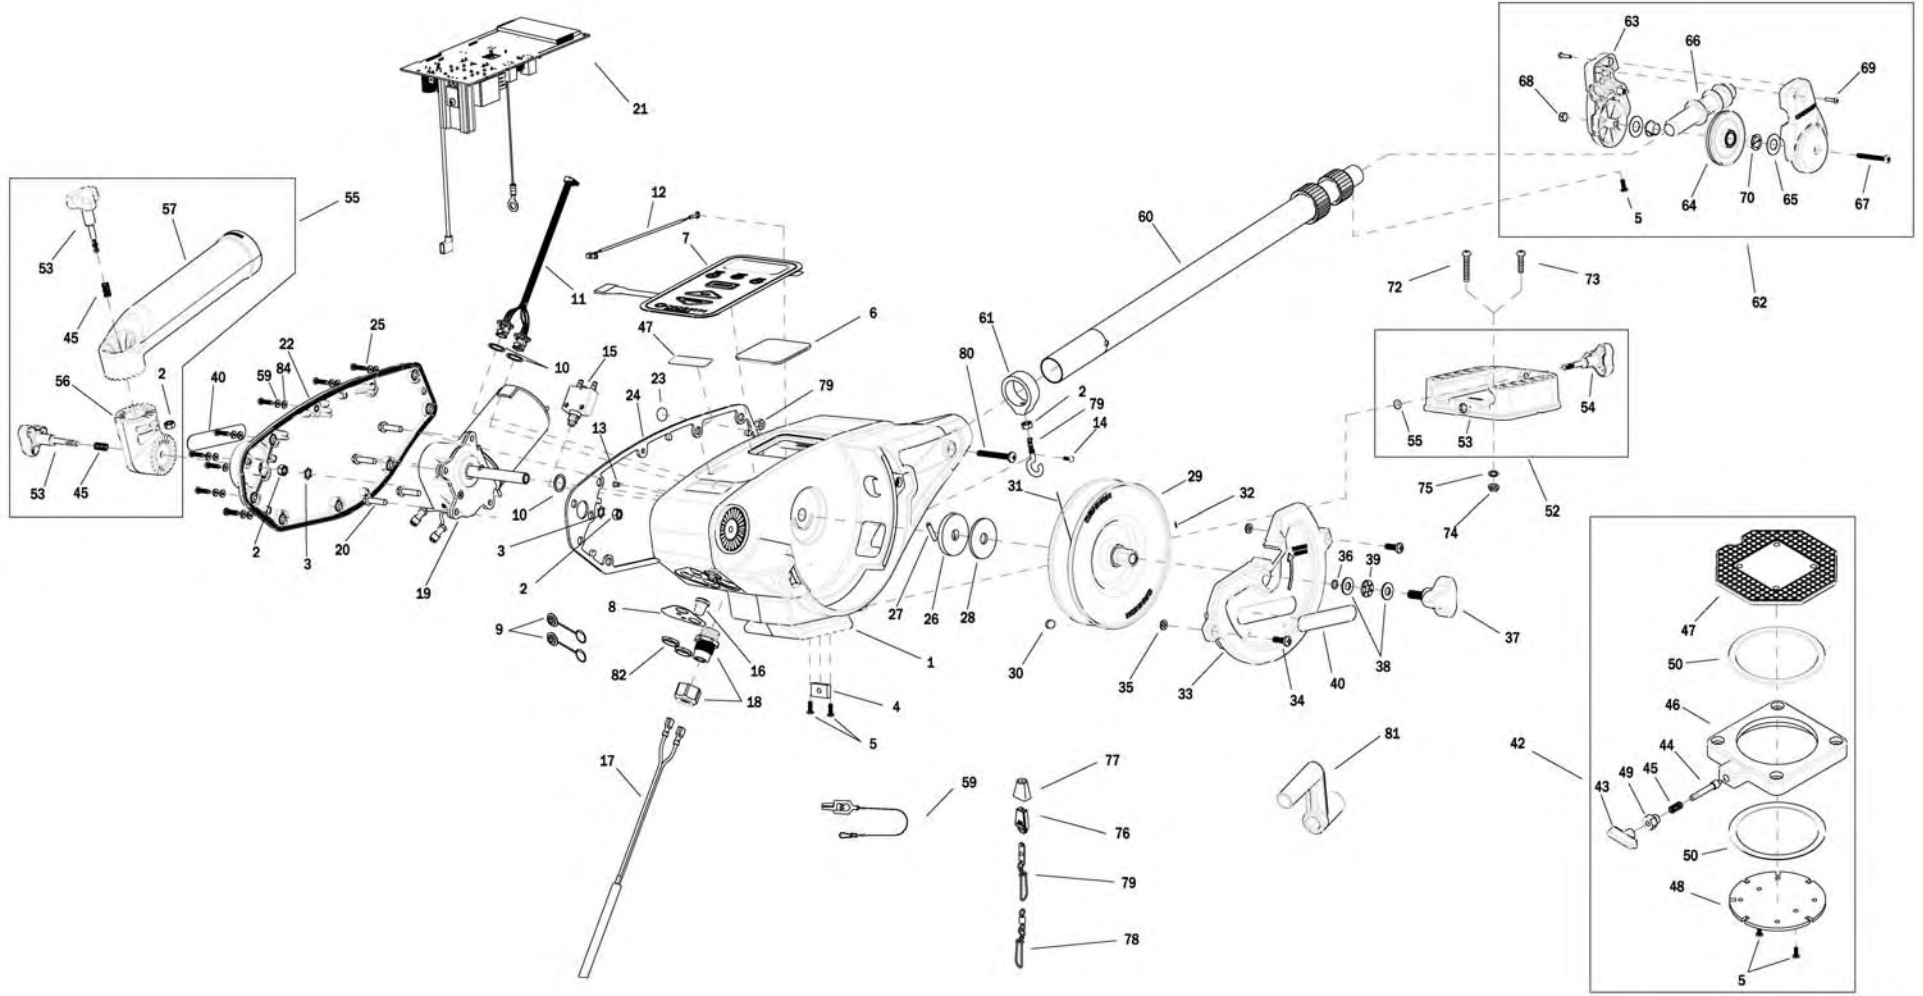

# 1902320 Digi-Troll 5 TS

# 1902320 Digi-Troll 5 TS

In the U.S.A., replacement parts may be ordered directly from CANNON Parts Dept., 121 Power Drive, Mankato, Minnesota 56001. Be sure to provide the MODEL and SERIAL numbers of your downrigger when ordering parts. Please use the correct part numbers from the parts list. Payment for any parts ordered from the CANNON parts department, may be by cash, personal check, Discover Card, MasterCard or VISA. To order, call 1-800-227-6433 or FAX 1-800-527-4464.