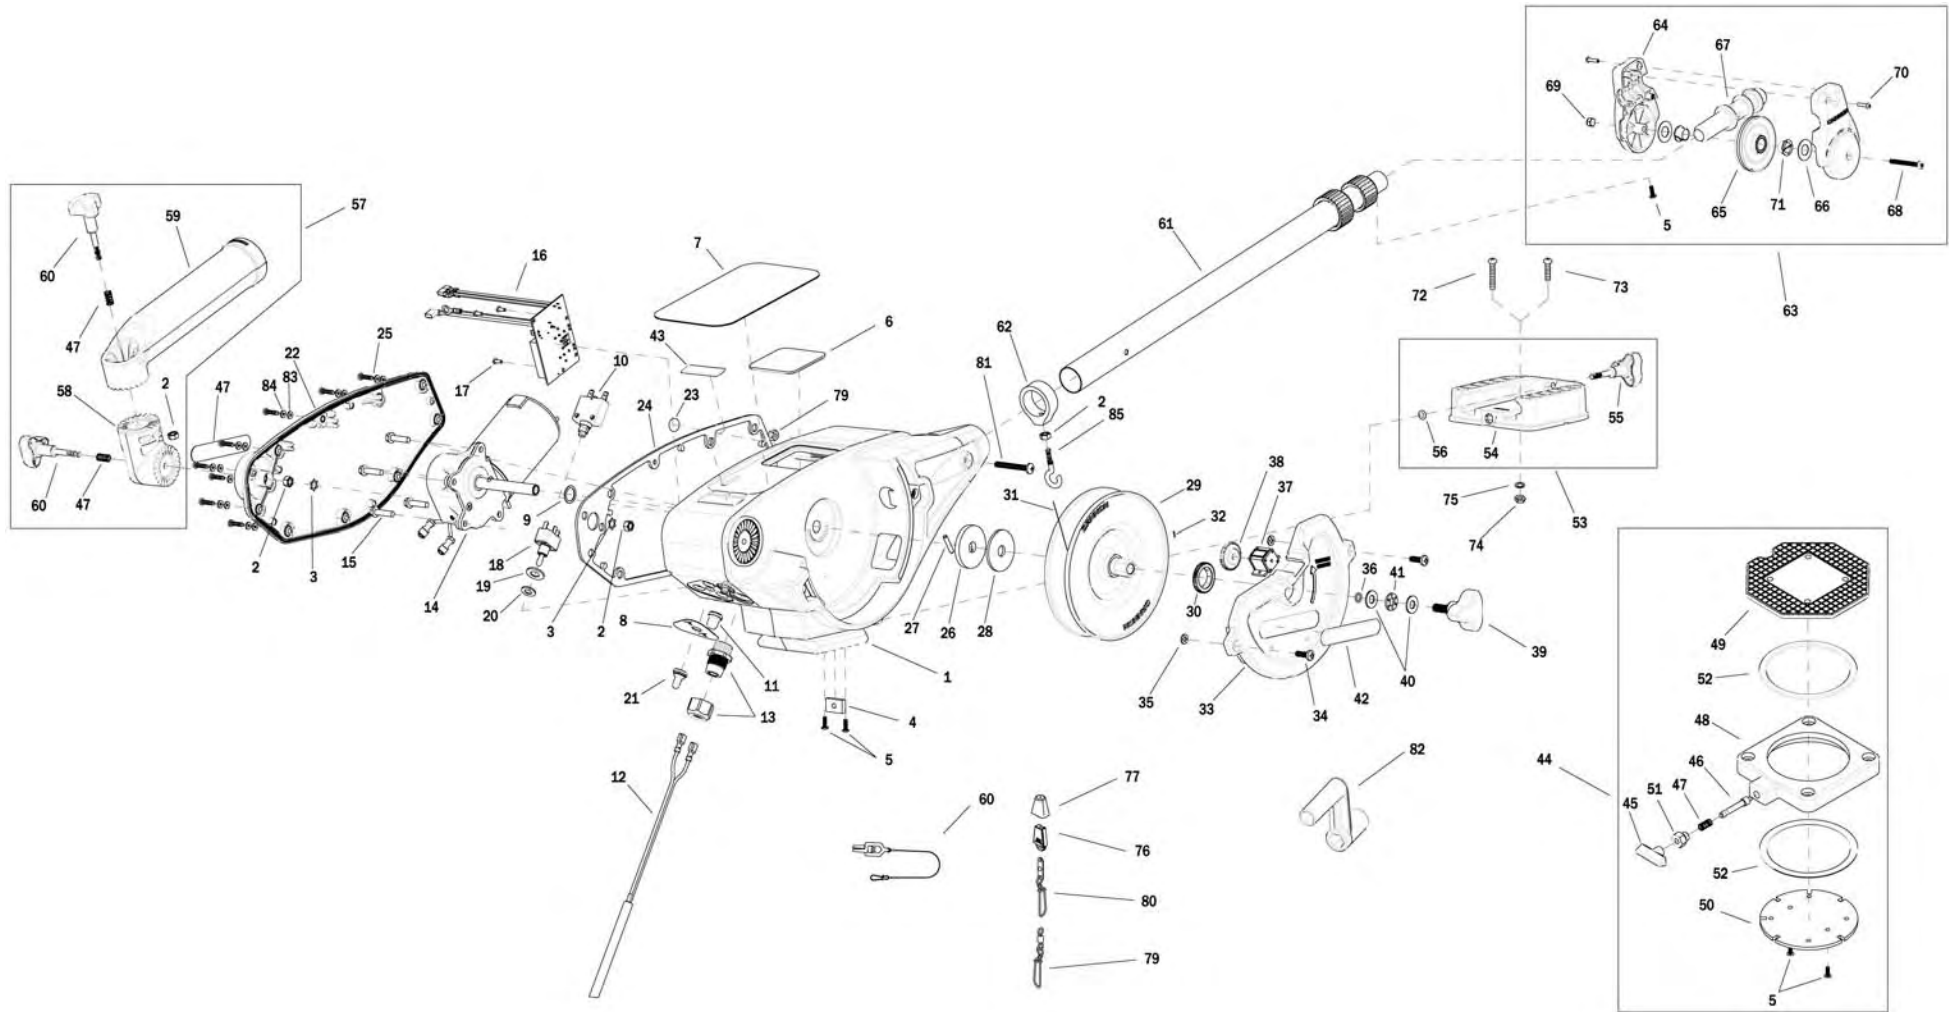

# 1902310 Magnum 10 STX TS

# 1902310 Magnum 10 STX TS

In the U.S.A., replacement parts may be ordered directly from CANNON Parts Dept., 121 Power Drive, Mankato, Minnesota 56001. Be sure to provide the MODEL and SERIAL numbers of your downrigger when ordering parts. Please use the correct part numbers from the parts list. Payment for any parts ordered from the CANNON parts department, may be by cash, personal check, Discover Card, MasterCard or VISA. To order, call 1-800-227-6433 or FAX 1-800-527-4464.