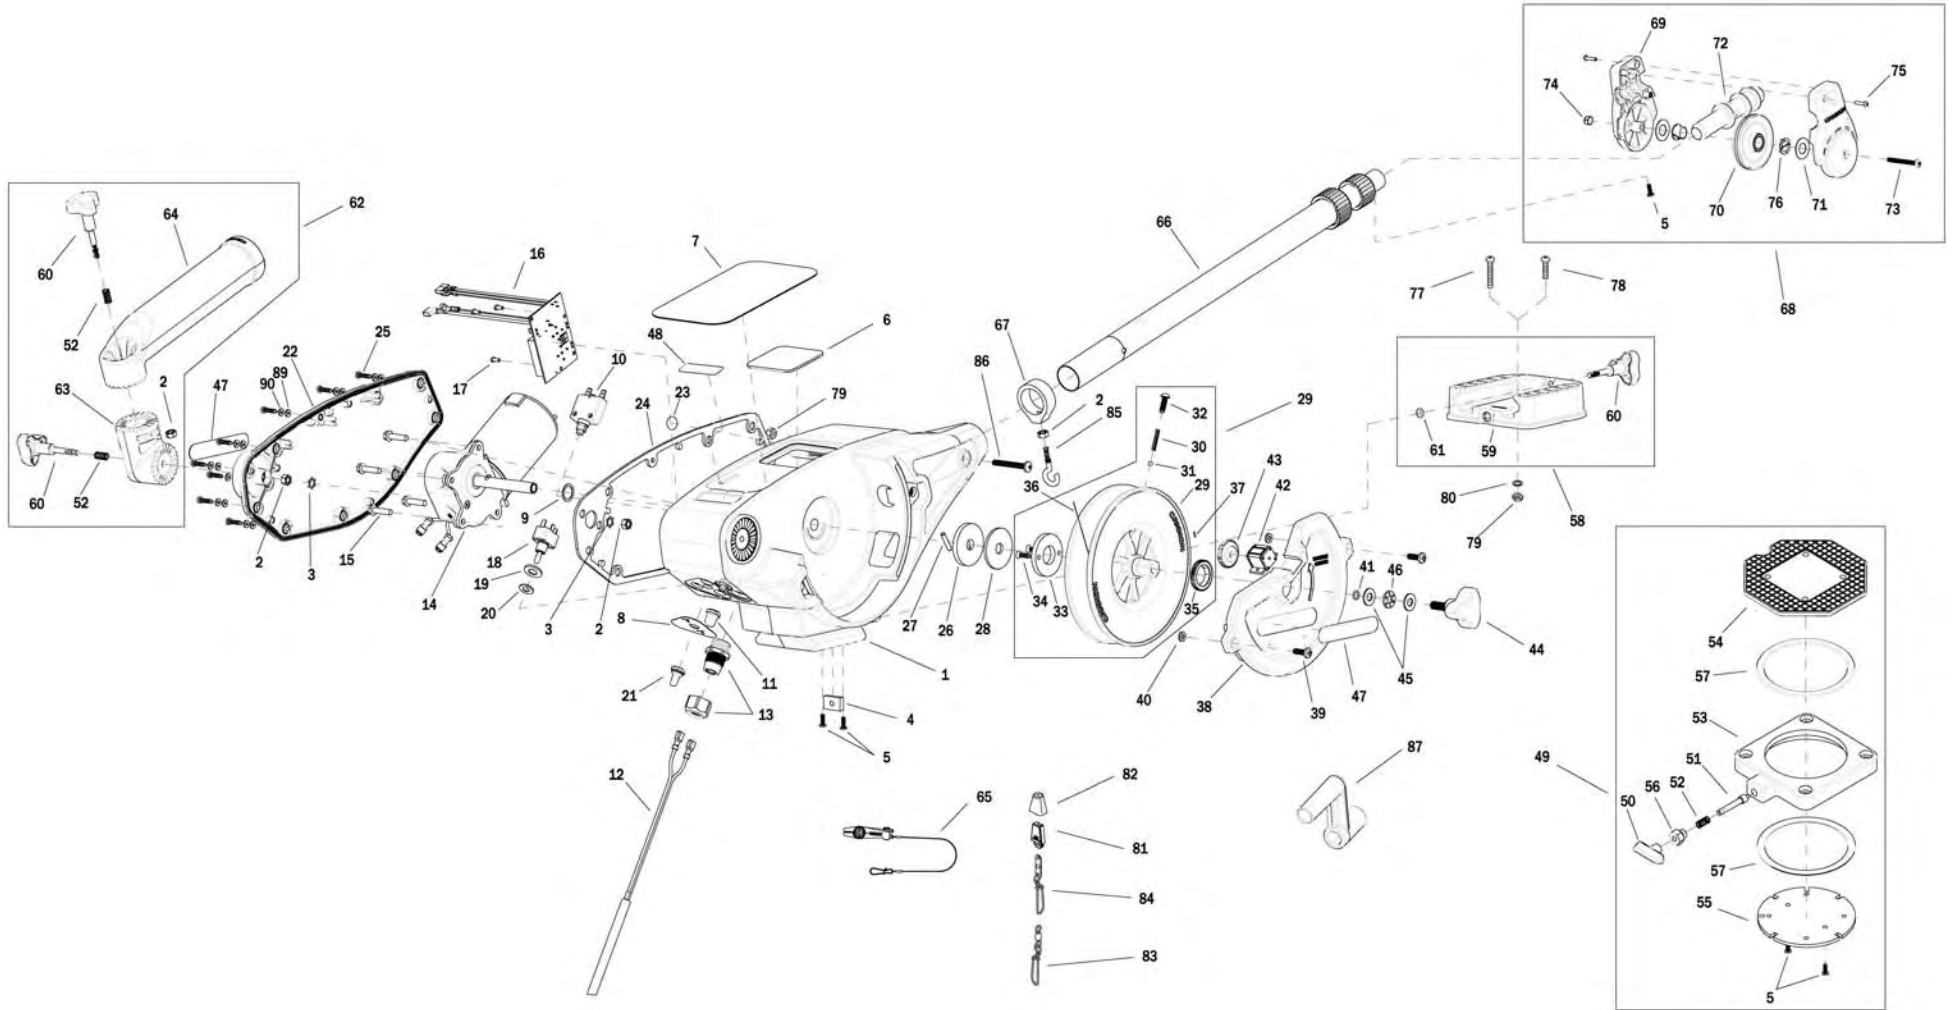

# 1902305 Magnum 10 STX

# 1902305 Magnum 10 STX

In the U.S.A., replacement parts may be ordered directly from CANNON Parts Dept., 121 Power Drive, Mankato, Minnesota 56001. Be sure to provide the MODEL and SERIAL numbers of your downrigger when ordering parts. Please use the correct part numbers from the parts list. Payment for any parts ordered from the CANNON parts department, may be by cash, personal check, Discover Card, MasterCard or VISA. To order, call 1-800-227-6433 or FAX 1-800-527-4464.