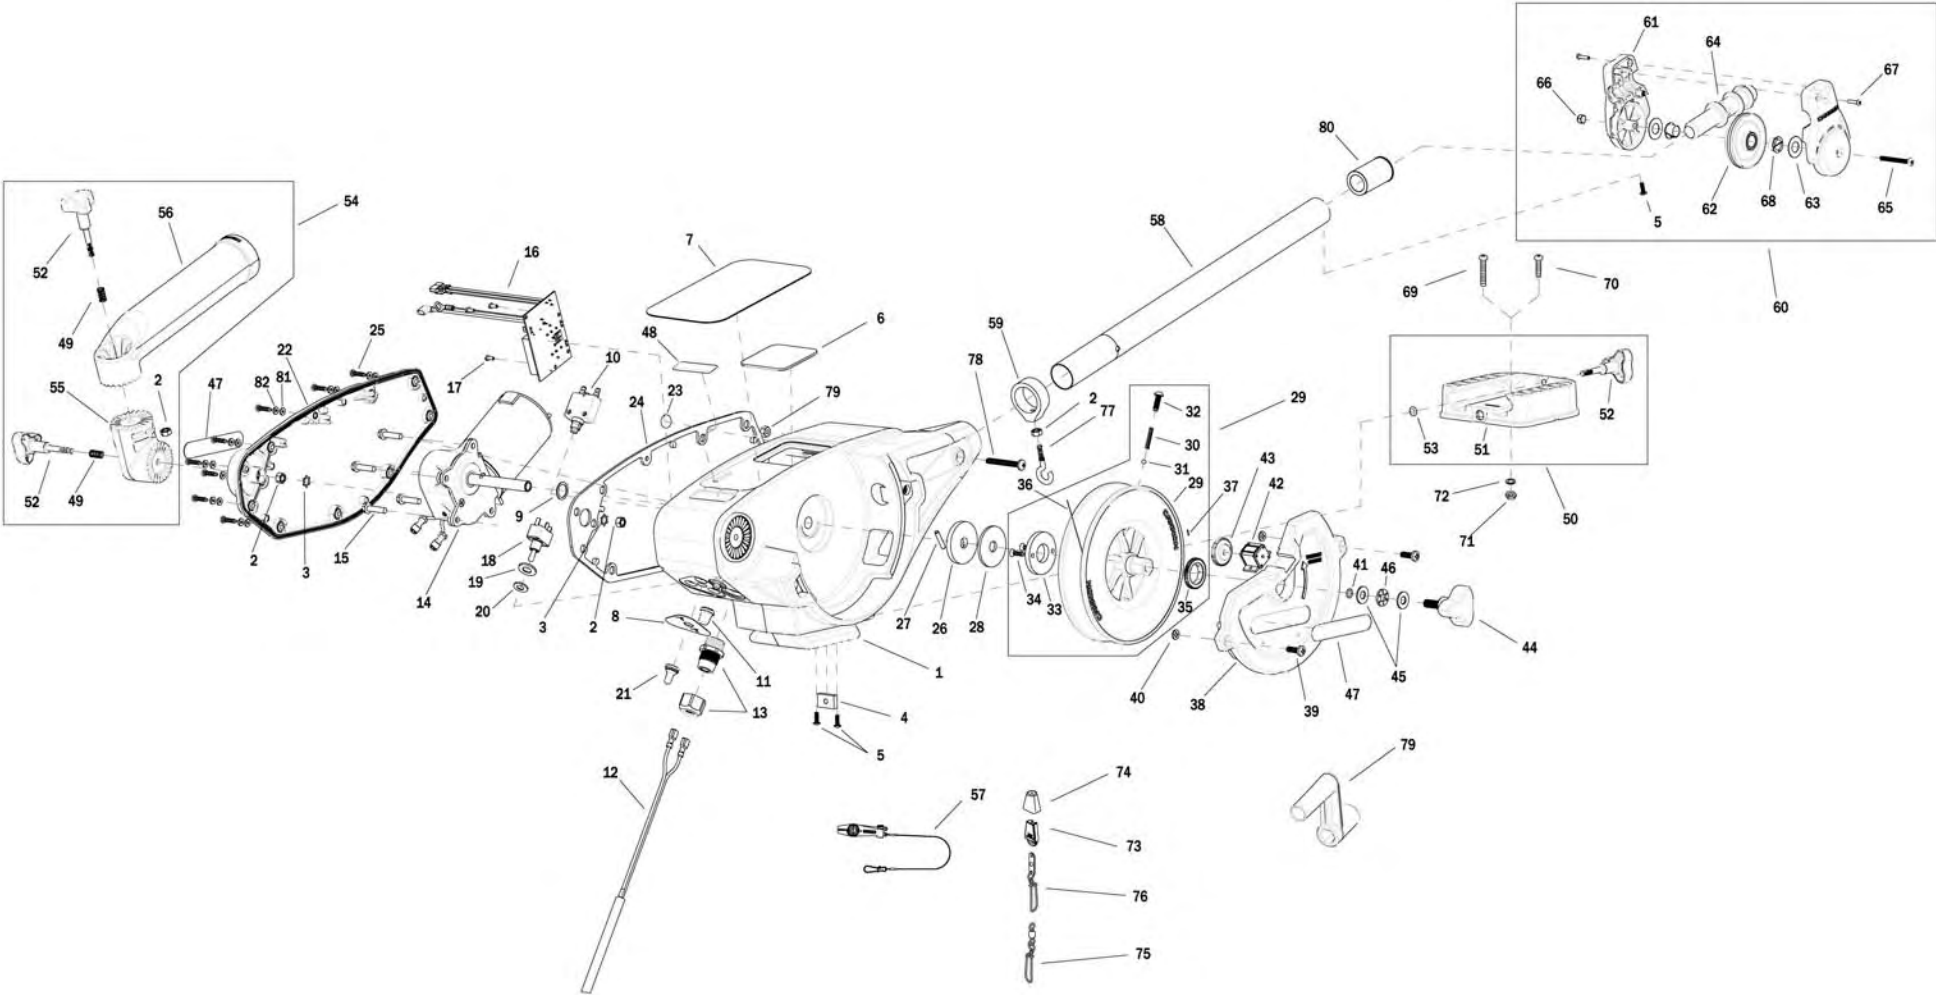

## 1902300 Magnum 5 ST

In the U.S.A., replacement parts may be ordered directly from CANNON Parts Dept., 121 Power Drive, Mankato, Minnesota 56001. . Be sure to provide the MODEL and SERIAL numbers of your downrigger when ordering parts. Please use the correct part numbers from the parts list. Payment for any parts ordered from the CANNON parts department, may be by cash, personal check, Discover Card, MasterCard or VISA. To order, call 1-800-227-6433 or FAX 1-800-527-4464.