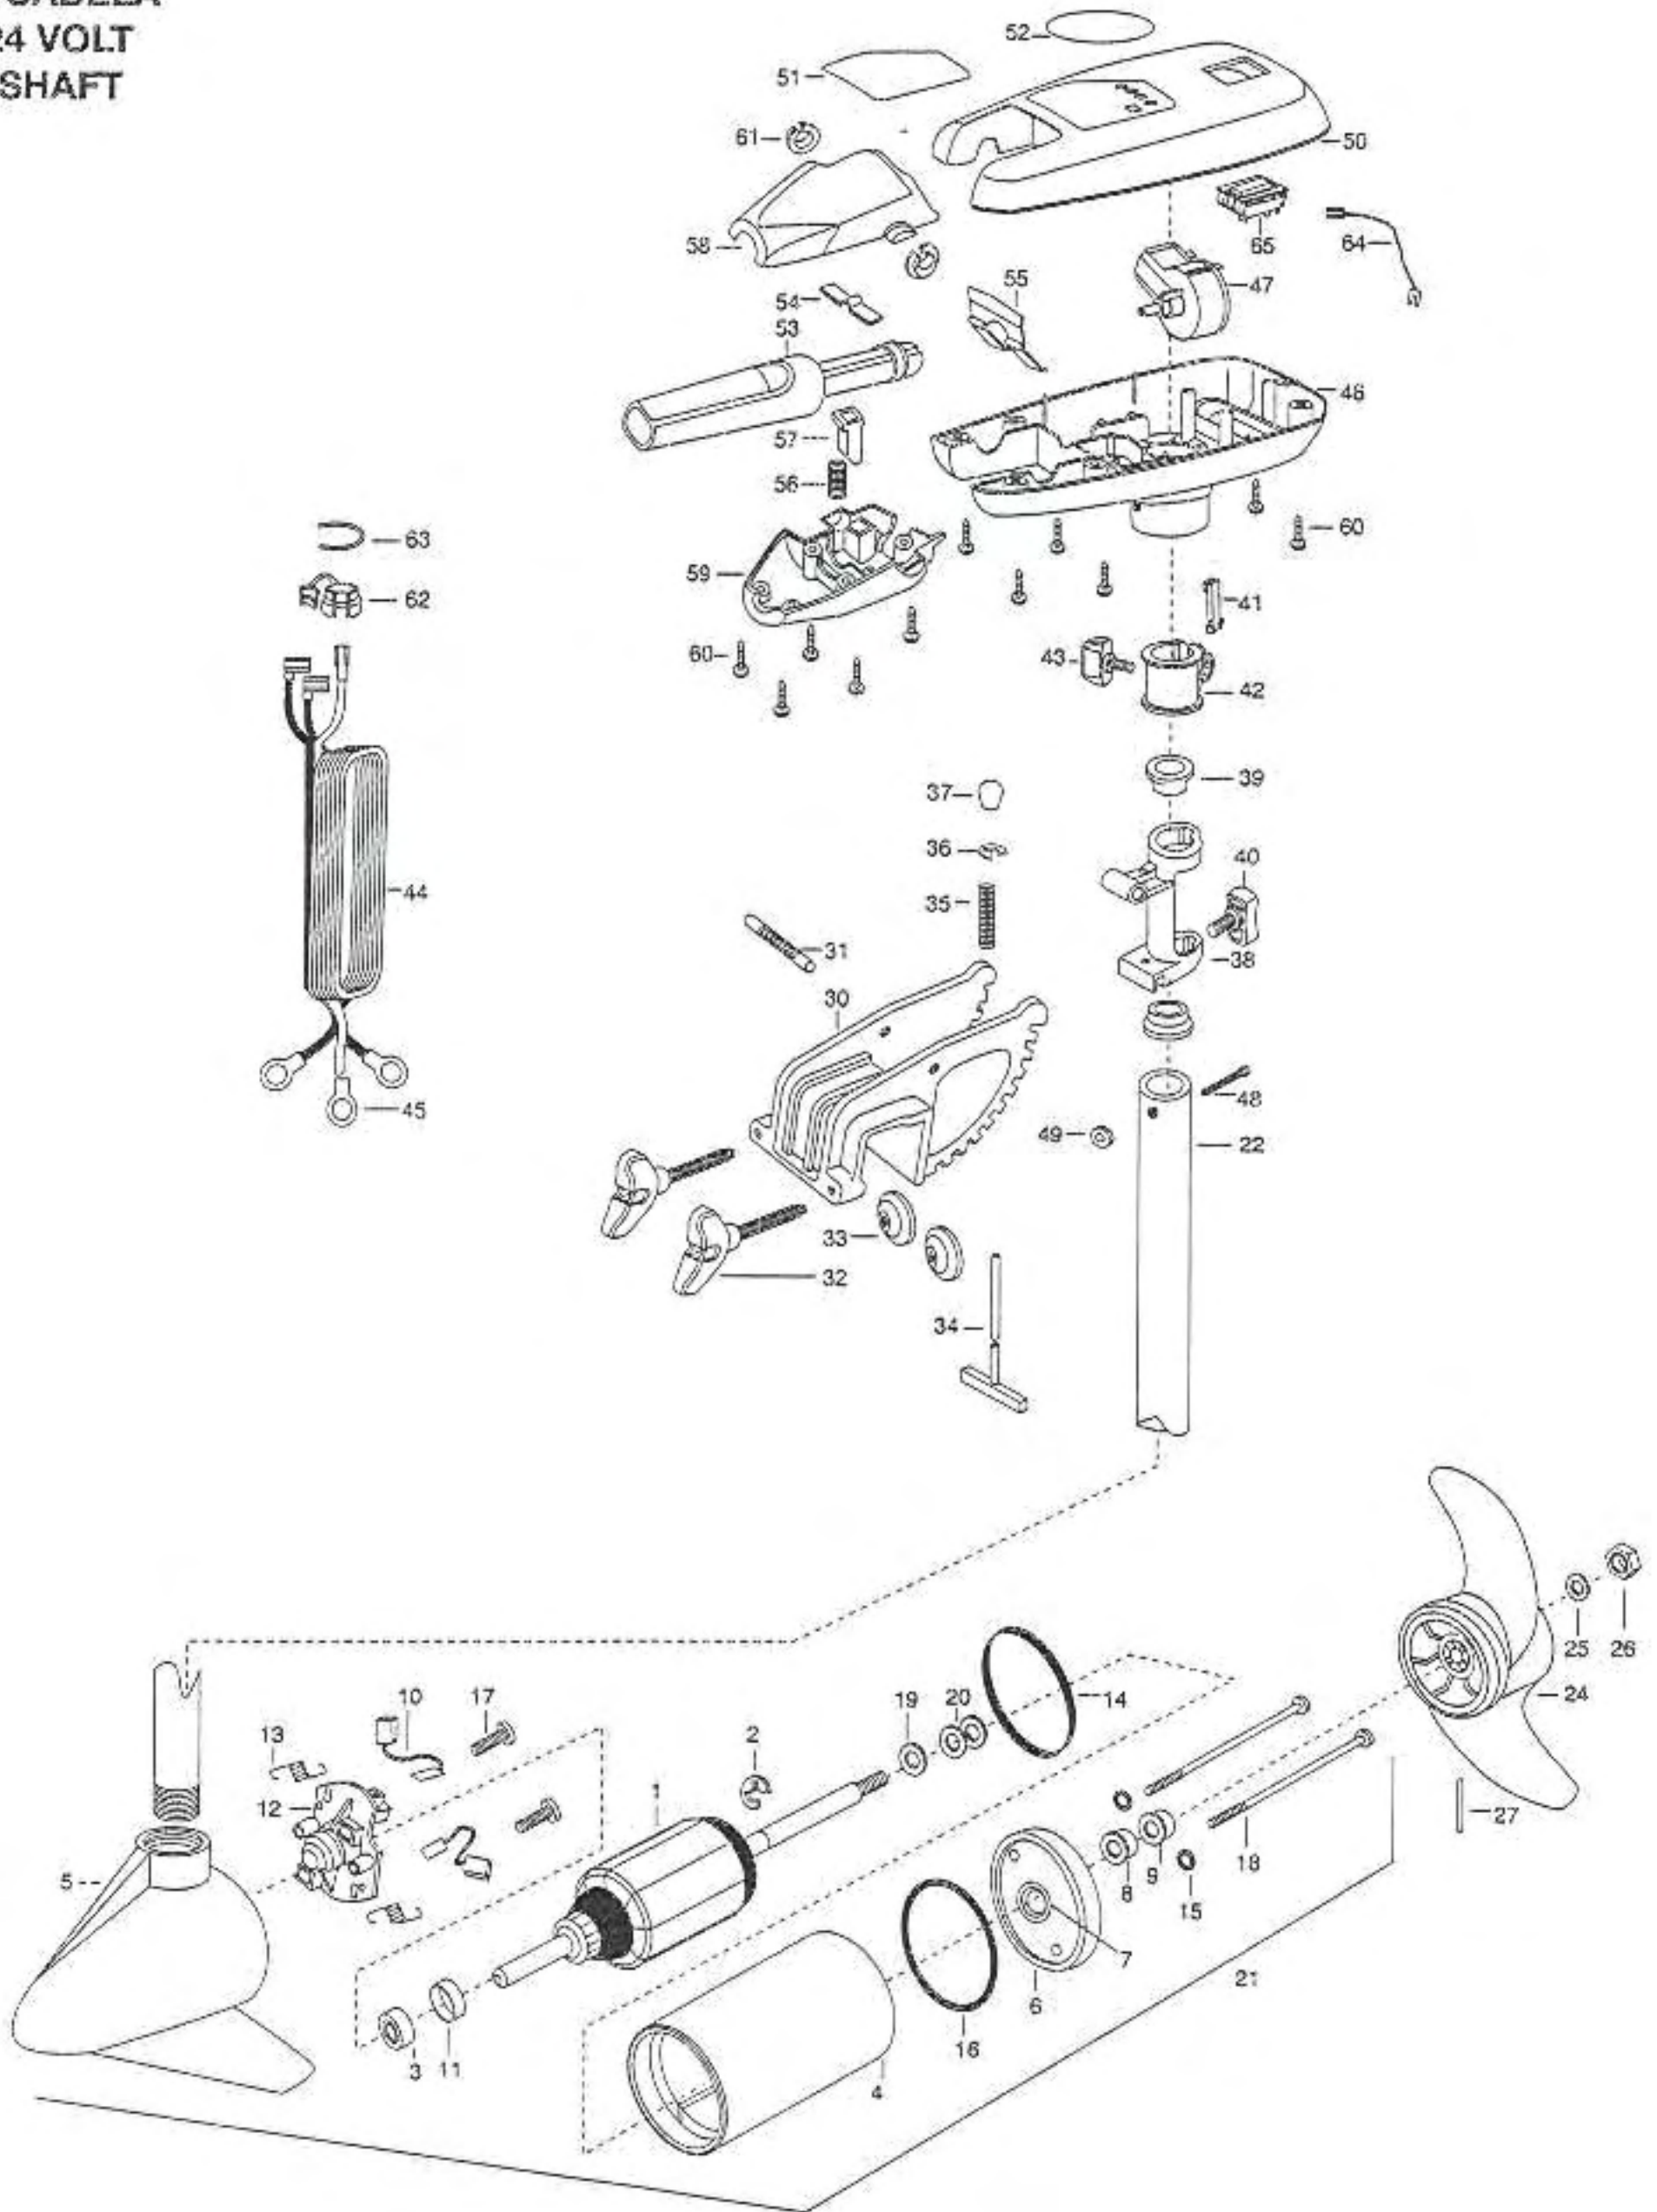

65T CABELA
12/24 VOLT
42" SHAFT

1	2-100-009	ARMATURE ASSEMBLY 12V 3.62	33	2011710	WASHER-CLAMP SCREW [2 EA.]
2	788-015	RETAINING-RING	34	2033600	T-BAR
3	140-010	BEARING-BALL	35	2012700	SPRING-(T-BAR)
4	431-005	HOUSING-CENTER ASSEMBLY 3.62 65#	36	2013000	E-RING
5	421-065	HOUSING-BRUSH END 3.62 TXT	37	2010100	KNOB-TILT
6	2-400-101	PLAIN END HOUSING ASSEMBLY 3.625	38	2031852	HINGE-MACHINED
7	144-049	BEARING-FLANGE	39	2037300	BUSHING-HINGE [2 EA.]
8	880-003	SEAL	40	2011385	SCREW, TENSION/KNOB
9	880-006	SEAL-W/SHIELD	41	2062800	TENSION BLOCK-SNAP IN
10	188-036	BRUSH ASSEMBLY 3.625 [2.EA]	42	2061520	COLLAR-DEPTH ENDURA
11	725-050	PAPER TUBE-BRUSH RETENTION	43	2011365	SCREW-COLLAR/NEW KNOB
12	738-036	BRUSH PLATE WITH HOLDER	44	2090612	LEADWIRE (10 GA) 12/24V
13	975-040	SPRING-TORSION [2.EA]	45	2020700	RING TERMINAL 3/8 [3 EA.]
14	337-036	GASKET	46	2062565	CONTROL BOX 12/24V
15	701-008	O-RING—THRU BOLT [2.EA]	47	2064023	SWITCH FWD/REV 5 SP
16	701-081	O-RING	48	2033400	SCREW 10-24 X 1-3/4
17	830-007	SCREW- 8-32 X 1 [2.EA]	49	2013110	NUT-HEX 10-24
18	830-008	THRU BOLT 10-32 X 9.205 [2.EA]	50	2060205	CONTROL BOX COVER-GREY12/24V
19	990-067	WASHER-STEEL	51	2065634	DECAL-COVER CABELA 65 TRA
20	990-070	WASHER-NYLATRON [2.EA]	52	2005601	DECAL-CABELA TOURN SERIES
21	2098034	MOTOR-ASSEMBLY 24V FW 47.75 LDS	53	2990912	HANDLE ASSEMBLY W/ U-JOINT 5SP
22	2032053	TUBE (COMPOSITE) 42*	54	2302742	SPRING-DETENT (OFF) SS
■	1378122	PROPELLER KIT	55	2302743	SPRING-DETENT HANDLE-TILT
24	2091150	PROP (WEEDLESS WEDGE)	56	2302745	SPRING-RELEASE BUTTON SS
25	2151726	WASHER-PROP 5/16 STD SS	57	2303720	RELEASE BUTTON-HANDLE
26	2053101	NUT-PROP MED 5/16 SS	58	2060408	HANDLE (TOP HALF)
27	2092600	PIN-DRIVE SS	59	2060415	HANDLE (LOWER HALF)
■	2771960	BRACKET & HINGE ASSEMBLY FW (INCLUDES-30—41)	60	2303412	SCREW-6-20 X 5/8 SELF TAP [11 EA.]
■	2771901	BRACKET ASSEMBLY (INCLUDES-30, 32, 33)	61	2060005	BEARING-HANDLE PIVOT [2 EA.]
*30	2031931	BRACKET DIE CAST-FW PAINT	62	2332900	STRAIN RELIEF
31	2010511	PIN-HINGE	63	2303001	PIG RING
32	2061300	SCREW-CLAMP [2 EA.]	64	2250322	CONNECTING WIRE-7"
			65	2254032	12V/OFF/24V SWITCH